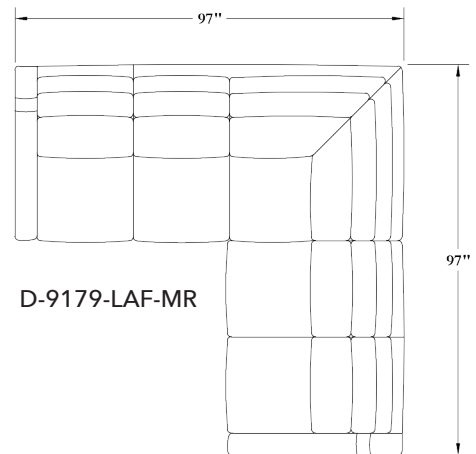

### D-9176-C

Overall: H41½ W53½ D44½  
Inside: W48 D21  
Seat: H20  
Arm Height: H26

Overall: H41½ W53½ D44½  
Inside: W48 D21  
Seat: H20  
Arm Height: H26

Overall: H41½ W43½ D43½  
Inside: W21 D21  
Seat: H20

### D-9179-RAF-MR

Overall: H41½ W97 D44½  
Inside: W68 D21  
Seat: H20  
Arm Height: H26

Overall: H41½ W97 D44½  
Inside: W68 D21  
Seat: H20  
Arm Height: H26

D-9179-LAF-MR

### D-9178-RAF-MR

Overall: H41½ W77½ D44½  
Inside: W72 D21  
Seat: H20  
Arm Height: H26

Overall: H41½ W77½ D44½  
Inside: W72 D21  
Seat: H20  
Arm Height: H26

D-9177-RAF-MR