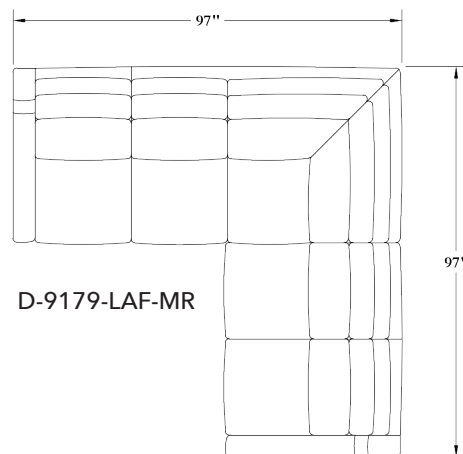

H26

D-9177-LAF-MR

D-9177-RAF-MR

D-9176-C

Overall: H41½ W53½ D44½
Inside: W48 D21
Seat: H20
Arm Height: H26

Overall: H41½ W53½ D44½
Inside: W48 D21
Seat: H20
Arm Height: H26

Overall: H41½ W43½ D43½
Inside: W21 D21
Seat: H20

SECTIONAL OFFERINGS

D-9179-LAF-MR

D-9179-RAF-MR

Overall: H41½ W97 D44½
Inside: W68 D21
Seat: H20
Arm Height: H26

Overall: H41½ W97 D44½
Inside: W68 D21
Seat: H20
Arm Height: H26

D-9179-LAF-MR

D-9177-RAF-MR

D-9178-LAF-MR

D-9178-RAF-MR

Overall: H41½ W77½ D44½
Inside: W72 D21
Seat: H20
Arm Height: H26

Overall: H41½ W77½ D44½
Inside: W72 D21
Seat: H20
Arm Height: H26

Classic
LEATHER
AN AMERICAN CLASSIC SINCE 1966