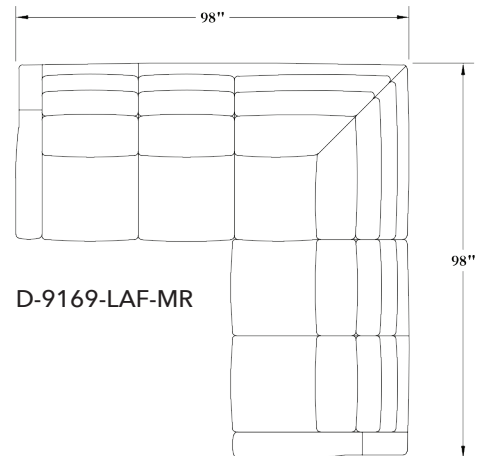

H26

D-9167-LAF-MR

Overall: H41½ W54½ D44½
Inside: W48 D21
Seat: H20
Arm Height: H26

D-9167-RAF-MR

Overall: H41½ W54½ D44½
Inside: W48 D21
Seat: H20
Arm Height: H26

D-9166-C

Overall: H41½ W43½ D43½
Inside: W21 D21
Seat: H20

SECTIONAL OFFERINGS

D-9169-LAF-MR

Overall: H41½ W98 D44½
Inside: W68 D21
Seat: H20
Arm Height: H26

D-9169-RAF-MR

Overall: H41½ W98 D44½
Inside: W68 D21
Seat: H20
Arm Height: H26

D-9169-LAF-MR

D-9168-LAF-MR

Overall: H41½ W78½ D44½
Inside: W72 D21
Seat: H20
Arm Height: H26

D-9168-RAF-MR

Overall: H41½ W78½ D44½
Inside: W72 D21
Seat: H20
Arm Height: H26

D-9167-RAF-MR

Classic
LEATHER
AN AMERICAN CLASSIC SINCE 1966