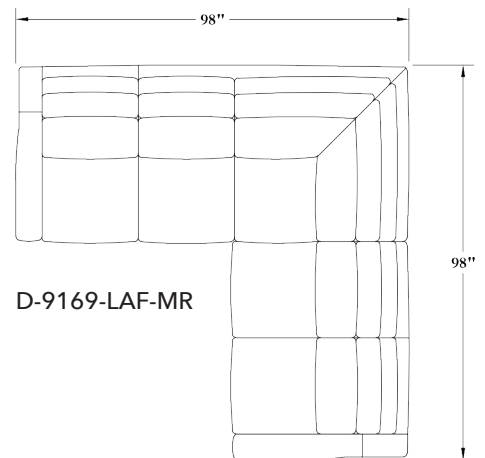

### D-9169-LAF-MR

Overall: H41½ W98 D44½  
Inside: W68 D21  
Seat: H20  
Arm Height: H26

### D-9169-RAF-MR

Overall: H41½ W98 D44½  
Inside: W68 D21  
Seat: H20  
Arm Height: H26

D-9169-LAF-MR

### D-9168-LAF-MR

Overall: H41½ W78½ D44½  
Inside: W72 D21  
Seat: H20  
Arm Height: H26

### D-9168-RAF-MR

Overall: H41½ W78½ D44½  
Inside: W72 D21  
Seat: H20  
Arm Height: H26

D-9167-RAF-MR

*Classic*  
**LEATHER**  
AN AMERICAN CLASSIC SINCE 1966