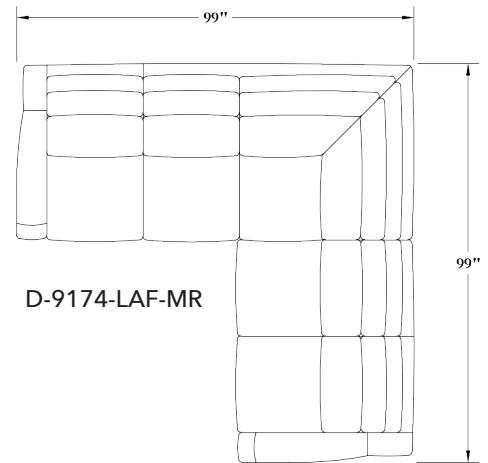

H26

D-9172-LAF-MR

Overall: H41½ W55½ D44½
Inside: W48 D21
Seat: H20
Arm Height: H26

D-9162-RAF-MR

Overall: H41½ W55½ D44½
Inside: W48 D21
Seat: H20
Arm Height: H26

D-9171-C

Overall: H41½ W43½ D43½
Inside: W21 D21
Seat: H20

SECTIONAL OFFERINGS

D-9174-LAF-MR

Overall: H41½ W99 D44½
Inside: W68 D21
Seat: H20
Arm Height: H26

D-9174-RAF-MR

Overall: H41½ W99 D44½
Inside: W68 D21
Seat: H20
Arm Height: H26

D-9174-LAF-MR

D-9173-LAF-MR

Overall: H41½ W79½ D44½
Inside: W72 D21
Seat: H20
Arm Height: H26

D-9173-RAF-MR

Overall: H41½ W79½ D44½
Inside: W72 D21
Seat: H20
Arm Height: H26

D-9172-RAF-MR

Classic
LEATHER
AN AMERICAN CLASSIC SINCE 1966