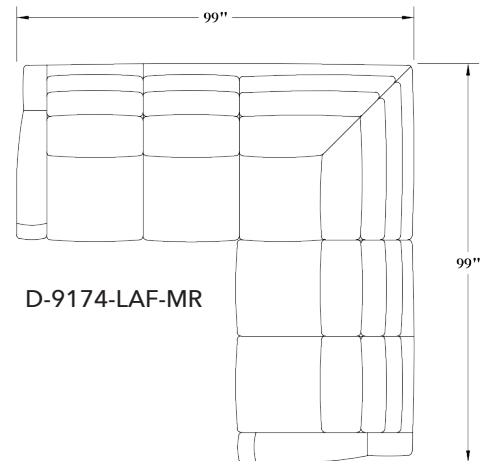

SEAT H20 W72 D21

H20 W24 D21

H20 W48 D21

ARM H26

H26

H26

D-9172-LAF-MR

Overall: H41½ W55½ D44½
Inside: W48 D21
Seat: H20
Arm Height: H26

D-9162-RAF-MR

Overall: H41½ W55½ D44½
Inside: W48 D21
Seat: H20
Arm Height: H26

D-9171-C

Overall: H41½ W43½ D43½
Inside: W21 D21
Seat: H20

SECTIONAL OFFERINGS

D-9174-LAF-MR

Overall: H41½ W99 D44½
Inside: W68 D21
Seat: H20
Arm Height: H26

D-9174-RAF-MR

Overall: H41½ W99 D44½
Inside: W68 D21
Seat: H20
Arm Height: H26

D-9174-LAF-MR

D-9173-LAF-MR

Overall: H41½ W79½ D44½
Inside: W72 D21
Seat: H20
Arm Height: H26

D-9173-RAF-MR

Overall: H41½ W79½ D44½
Inside: W72 D21
Seat: H20
Arm Height: H26