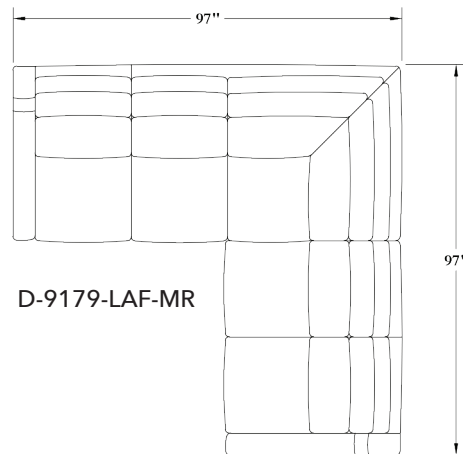

H26

D-9177-LAF-MR

D-9177-RAF-MR

D-9176-C

Overall: H41½ W53½ D44½
Inside: W48 D21
Seat: H20
Arm Height: H26

Overall: H41½ W53½ D44½
Inside: W48 D21
Seat: H20
Arm Height: H26

Overall: H41½ W43½ D43½
Inside: W21 D21
Seat: H20

SECTIONAL OFFERINGS

D-9179-LAF-MR

D-9179-RAF-MR

Overall: H41½ W97 D44½
Inside: W68 D21
Seat: H20
Arm Height: H26

Overall: H41½ W97 D44½
Inside: W68 D21
Seat: H20
Arm Height: H26

D-9179-LAF-MR

D-9178-LAF-MR

D-9178-RAF-MR

Overall: H41½ W77½ D44½
Inside: W72 D21
Seat: H20
Arm Height: H26

Overall: H41½ W77½ D44½
Inside: W72 D21
Seat: H20
Arm Height: H26

D-9177-RAF-MR

Classic
LEATHER
AN AMERICAN CLASSIC SINCE 1966