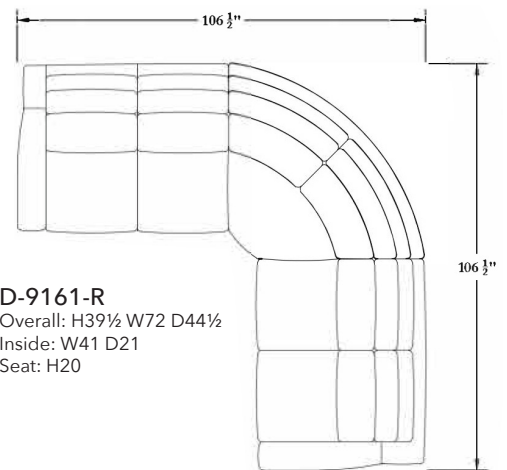

H26

D-9162-LAF-MR

D-9162-RAF-MR

D-9161-C

Overall: H39½ W55½ D44½
Inside: W48 D21
Seat: H20
Arm Height: H26

Overall: H39½ W55½ D44½
Inside: W48 D21
Seat: H20
Arm Height: H26

Overall: H39½ W43½ D43½
Inside: W21 D21
Seat: H20

SECTIONAL OFFERINGS

D-9164-LAF-MR

D-9164-RAF-MR

Overall: H39½ W99 D44½
Inside: W68 D21
Seat: H20
Arm Height: H26

Overall: H39½ W99 D44½
Inside: W68 D21
Seat: H20
Arm Height: H26

D-9161-R
Overall: H39½ W72 D44½
Inside: W41 D21
Seat: H20

D-9163-LAF-MR

D-9163-RAF-MR

Overall: H39½ W79½ D44½
Inside: W72 D21
Seat: H20
Arm Height: H26

Overall: H39½ W79½ D44½
Inside: W72 D21
Seat: H20
Arm Height: H26

D-9162-LAF/RAF-MR

Classic
LEATHER
AN AMERICAN CLASSIC SINCE 1966