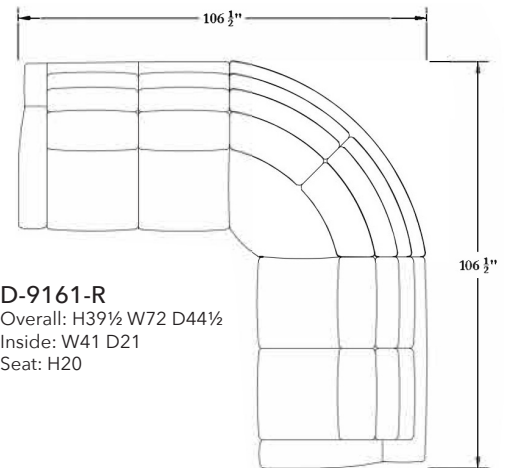

D-9162-LAF-MR

D-9162-RAF-MR

D-9161-C

Overall: H39½ W55½ D44½
Inside: W48 D21
Seat: H20
Arm Height: H26

Overall: H39½ W55½ D44½
Inside: W48 D21
Seat: H20
Arm Height: H26

Overall: H39½ W43½ D43½
Inside: W21 D21
Seat: H20

SECTIONAL OFFERINGS

D-9164-LAF-MR

D-9164-RAF-MR

Overall: H39½ W99 D44½
Inside: W68 D21
Seat: H20
Arm Height: H26

Overall: H39½ W99 D44½
Inside: W68 D21
Seat: H20
Arm Height: H26

D-9161-R
Overall: H39½ W72 D44½
Inside: W41 D21
Seat: H20

D-9163-LAF-MR

D-9163-RAF-MR

Overall: H39½ W79½ D44½
Inside: W72 D21
Seat: H20
Arm Height: H26

Overall: H39½ W79½ D44½
Inside: W72 D21
Seat: H20
Arm Height: H26

D-9162-LAF/RAF-MR

Classic
LEATHER
AN AMERICAN CLASSIC SINCE 1966