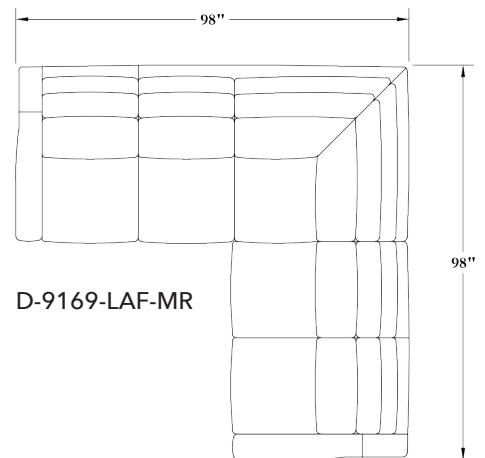

H26

D-9167-LAF-MR

Overall: H41½ W54½ D44½
Inside: W48 D21
Seat: H20
Arm Height: H26

D-9167-RAF-MR

Overall: H41½ W54½ D44½
Inside: W48 D21
Seat: H20
Arm Height: H26

D-9166-C

Overall: H41½ W43½ D43½
Inside: W21 D21
Seat: H20

SECTIONAL OFFERINGS

D-9169-LAF-MR

Overall: H41½ W98 D44½
Inside: W68 D21
Seat: H20
Arm Height: H26

D-9169-RAF-MR

Overall: H41½ W98 D44½
Inside: W68 D21
Seat: H20
Arm Height: H26

D-9169-LAF-MR

D-9168-LAF-MR

Overall: H41½ W78½ D44½
Inside: W72 D21
Seat: H20
Arm Height: H26

D-9168-RAF-MR

Overall: H41½ W78½ D44½
Inside: W72 D21
Seat: H20
Arm Height: H26

D-9167-RAF-MR