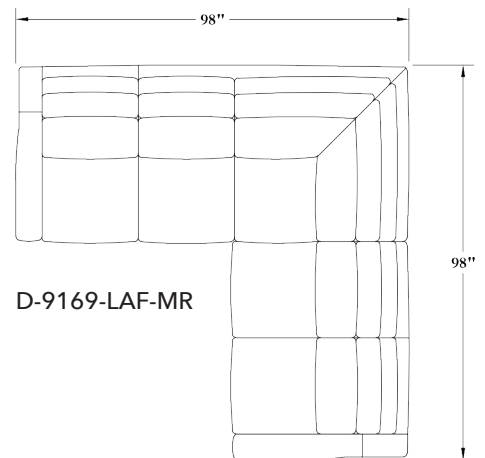

H26

D-9167-LAF-MR

D-9167-RAF-MR

D-9166-C

Overall: H41½ W54½ D44½
Inside: W48 D21
Seat: H20
Arm Height: H26

Overall: H41½ W54½ D44½
Inside: W48 D21
Seat: H20
Arm Height: H26

Overall: H41½ W43½ D43½
Inside: W21 D21
Seat: H20

SECTIONAL OFFERINGS

D-9169-LAF-MR

D-9169-RAF-MR

Overall: H41½ W98 D44½
Inside: W68 D21
Seat: H20
Arm Height: H26

Overall: H41½ W98 D44½
Inside: W68 D21
Seat: H20
Arm Height: H26

D-9169-LAF-MR

D-9167-RAF-MR

D-9168-LAF-MR

D-9168-RAF-MR

Overall: H41½ W78½ D44½
Inside: W72 D21
Seat: H20
Arm Height: H26

Overall: H41½ W78½ D44½
Inside: W72 D21
Seat: H20
Arm Height: H26

Classic
LEATHER
AN AMERICAN CLASSIC SINCE 1966