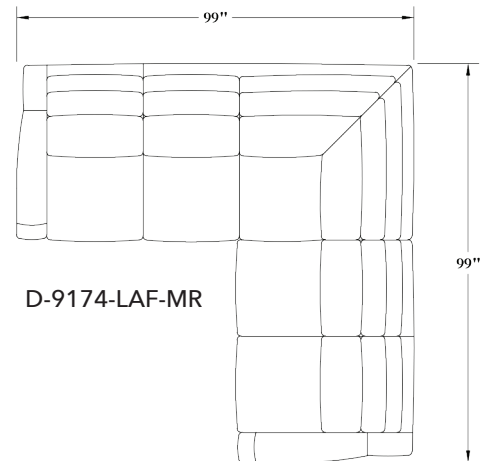

### D-9174-LAF-MR

Overall: H41½ W99 D44½  
Inside: W68 D21  
Seat: H20  
Arm Height: H26

### D-9174-RAF-MR

Overall: H41½ W99 D44½  
Inside: W68 D21  
Seat: H20  
Arm Height: H26

D-9174-LAF-MR

### D-9173-LAF-MR

Overall: H41½ W79½ D44½  
Inside: W72 D21  
Seat: H20  
Arm Height: H26

### D-9173-RAF-MR

Overall: H41½ W79½ D44½  
Inside: W72 D21  
Seat: H20  
Arm Height: H26

D-9172-RAF-MR

*Classic*  
**LEATHER**  
AN AMERICAN CLASSIC SINCE 1966