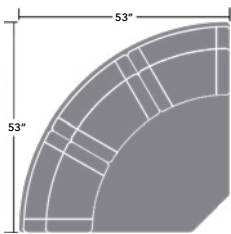

Classic
LEATHER[®]
AN AMERICAN CLASSIC SINCE 1966

2019 CATALOG

As Shown:
McCall Left Arm Facing Loveseat
3512-LAF

McCall Right Arm Facing Sofa
with Built-In Corner
3514-RAF

MCCALL SECTIONAL

**3513-RAF McCall
Right Arm Facing Sofa**
Overall: H39 W85½ D43½
Inside: W76 D25
Seat: H22 Arm: H25

**3514-RAF McCall
Right Arm Facing Sofa**
Overall: H39 W104½ D43½
Inside: W76 D25
Seat: H22 Arm: H25

**3513-LAF McCall
Left Arm Facing Sofa**
Overall: H39 W85½ D43½
Inside: W76 D25
Seat: H22 Arm: H25

**3514-LAF McCall
Left Arm Facing Sofa**
Overall: H39 W104½ D43½
Inside: W76 D25
Seat: H22 Arm: H25

**3511-R McCall
Corner Chair**
Overall: H39 W75 D53
Inside: W50 D27
Seat: H22

**3512-A McCall
Armless Loveseat**
Overall: H39 W51 D43½
Inside: W51 D25
Seat: H22

**3511-CH-RAF McCall
Right Arm Facing Chaise**
Overall: H39 W35½ D73½
Inside: W26 D54
Seat: H22 Arm: H25

3511-C Corner Chair
Overall: H39 W43½ D43½
Inside: W24 D24
Seat: H22

**3512-RAF McCall
Right Arm Facing
Loveseat**
Overall: H39 W61 D43½
Inside: W51 D25
Seat: H22 Arm: H25

**3511-CH-LAF McCall
Left Arm Facing Chaise**
Overall: H39 W35½ D73½
Inside: W26 D54
Seat: H22 Arm: H25